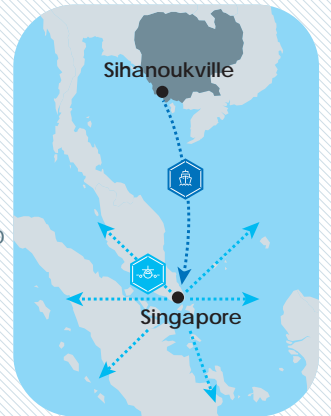

### TRUCK-AIR SERVICE VIA BKK

Truck to Bangkok then shipping from BBK

- Road-air combined service with night road transport from Cambodia to Bangkok and air transport
  - Quick trucking from PNH to BKK
  - Peak season alternative solution
  - Flight against the lack of capacity and any peak in PHN

### SEA-AIR VIA SIN

SEA to Singapore then Shipping from SIN

- Sea-air combined service with sea freight transport from Cambodia
- More capacity from SN with wide body aircraft into Europe and Middle East
- Quick shipping from PNH to SIN
- Peak season alternative