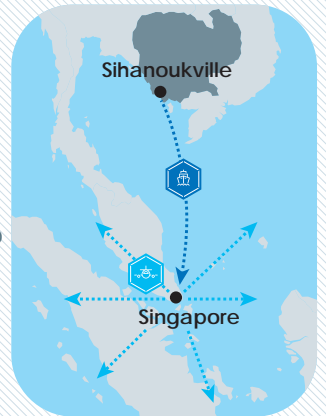

TRUCK-AIR SERVICE VIA BKK

Truck to Bangkok then shipping from BBK

- Road-air combined service with night road transport from Cambodia to Bangkok and air transport
 - Quick trucking from PNH to BKK
 - Peak season alternative solution
 - Flight against the lack of capacity and any peak in PHN

SEA-AIR VIA SIN

SEA to Singapore then Shipping from SIN

- Sea-air combined service with sea freight transport from Cambodia
- More capacity from SN with wide body aircraft into Europe and Middle East
- Quick shipping from PNH to SIN
- Peak season alternative